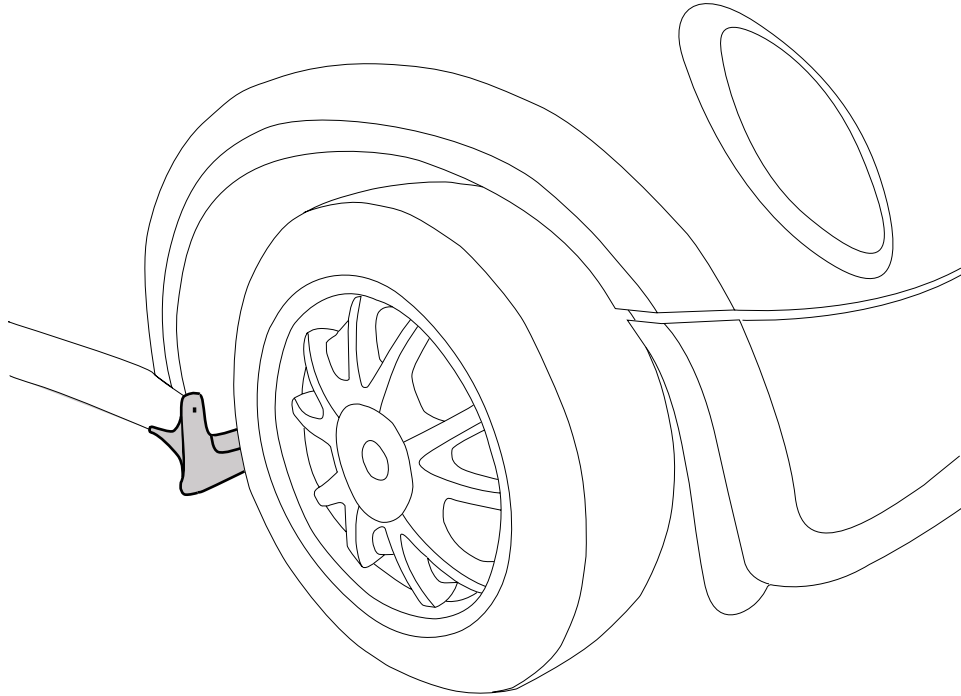

# Parts and Accessories Installation Instructions

050 0159 V

---

## Front Mud Flaps MINI (R 50)

The installation time is approx. 0.5 hours, but this may vary depending on the condition of the car and the equipment in it.

Retrofit / Installation kit No. 82 16 0 136 806